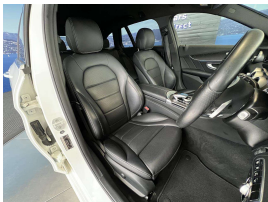

Wholesale Cars Direct

2014 Mercedes-Benz C 200 AMG Sport Package - Grade 4.5. \$24,990

Stock ID 16513
Engine 2000 cc
Body Station Wagon
Odometer 43,990 km
Interior Leather
Transmission Automatic

Welcome to Wholesale Cars Direct.
WCD is quality, WCD is service, it is who we are.