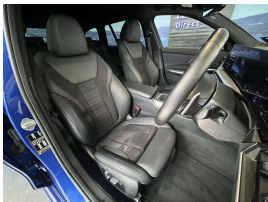

## 2022 BMW 318i Touring Motorsport. \$52,990

**Stock ID** 16532  
**Engine** 2000 cc  
**Body** Station Wagon  
**Odometer** 16,500 km  
**Interior** 0  
**Transmission** Automatic

Welcome to Wholesale Cars Direct.  
WCD is quality, WCD is service, it is who we are.