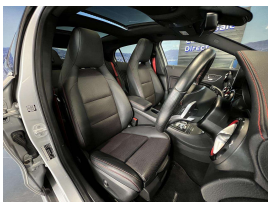

Wholesale Cars Direct

2018 Mercedes-Benz GLA 45 AMG - 4Matic - Panoramic Sunroof.

Stock ID	16483
Engine	2000 cc
Body	SUV
Odometer	41,990 km
Interior	Leather
Transmission	Automatic

Welcome to Wholesale Cars Direct.
WCD is quality, WCD is service, it is who we are.

Features - AMG Exclusive package, Full leather trim, 360 degree camera, Panoramic sliding sunroof, Heated front & rear seats, Bluetooth handsfree, Music streaming, Reverse Camera, Active park assist, Blind spot assist, Automatic lane keep assist, memory package drivers seat, Attention assist (drowsiness protection) Cruise control, Electric tail gate, 19 inch AMG spoke Alloys, Dark tinted glass, Black fabric roof interior trim, Electric tailgate, 9 x SRS airbags, Parking Sensors, Proximity Key, Push Button Start, Dual side climate control, Upgraded stereo to NZ spec, Paddle shift tiptronic, 3 point seat belts for all seats. Powered by a 2.0 Litre turbo charged petrol engine.