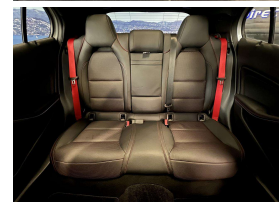

Wholesale Cars Direct

2018 Mercedes-Benz GLA 45 AMG - 4Matic - Panoramic Sunroof.

Stock ID	16483
Engine	2000 cc
Body	SUV
Odometer	41,990 km
Interior	Leather
Transmission	Automatic

Welcome to Wholesale Cars Direct.
WCD is quality, WCD is service, it is who we are.

Features - AMG Exclusive package, Full leather trim, 360 degree camera, Panoramic sliding sunroof, Heated front & rear seats, Bluetooth handsfree, Music streaming, Reverse Camera, Active park assist, Blind spot assist, Automatic lane keep assist, memory package drivers seat, Attention assist (drowsiness protection) Cruise control, Electric tail gate, 19 inch AMG spoke Alloys, Dark tinted glass, Black fabric roof interior trim, Electric tailgate, 9 x SRS airbags, Parking Sensors, Proximity Key, Push Button Start, Dual side climate control, Upgraded stereo to NZ spec, Paddle shift tiptronic, 3 point seat belts for all seats. Powered by a 2.0 Litre turbo charged petrol engine.