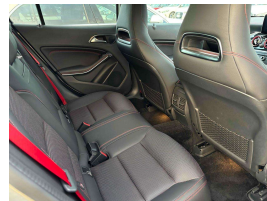

2018 Mercedes-Benz GLA 45 AMG - 4Matic - Panoramic Sunroof.