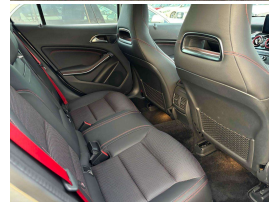

Wholesale Cars Direct

2018 Mercedes-Benz GLA 45 AMG - 4Matic - Panoramic

Vehicle	Odometer	Engine	Seats	Stock ID
Details	41.860 km	2000 cc	-	16483

TRADE IN's

All trade ins can be facilitated here quickly and easily