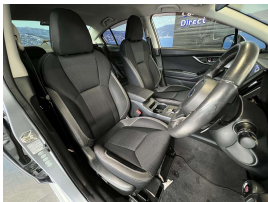

## 2016 Subaru Impreza G4 - 2.0i S - Eyesight. \$14,990

**Stock ID** 16389  
**Engine** 2000 cc  
**Body** Sedan  
**Odometer** 104,600 km  
**Interior** 0  
**Transmission** Automatic

Welcome to Wholesale Cars Direct.  
WCD is quality, WCD is service, it is who we are.