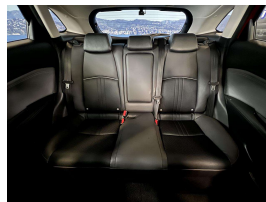

## 2019 Mazda CX-3 S Pro Active Pack - Apple Car Play - Grade 4.5.

**Stock ID** 16558  
**Engine** 2000 cc  
**Body** SUV  
**Odometer** 26,600 km  
**Interior** 0  
**Transmission** Automatic

Welcome to Wholesale Cars Direct.  
WCD is quality, WCD is service, it is who we are.