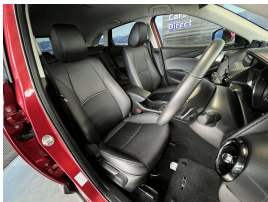

## 2019 Mazda CX-3 S Pro Active Pack - Apple Car Play - Grade 4.5.

**Stock ID** 16558  
**Engine** 2000 cc  
**Body** SUV  
**Odometer** 26,600 km  
**Interior** 0  
**Transmission** Automatic

Welcome to Wholesale Cars Direct.  
WCD is quality, WCD is service, it is who we are.