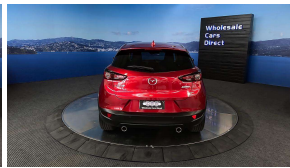

## 2019 Mazda CX-3 S Pro Active Pack - Apple Car Play - Grade 4.5.

**Stock ID** 16558  
**Engine** 2000 cc  
**Body** SUV  
**Odometer** 26,600 km  
**Interior** 0  
**Transmission** Automatic

Welcome to Wholesale Cars Direct.  
WCD is quality, WCD is service, it is who we are.