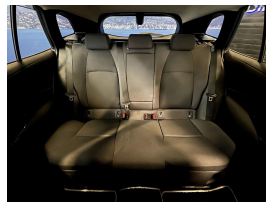

Stock ID	16312
Engine	1800 cc, Hybrid
Body	Station Wagon
Odometer	48,200 km
Interior	0
Transmission	Automatic

Welcome to Wholesale Cars Direct.
WCD is quality, WCD is service, it is who we are.

Exceptional condition Hybrid estate. Features include stability control, Radar Cruise control, 3 Point belts for all seats, Proximity keyless, Heated steering wheel, Push button start, 9 SRS Air Bags, Front collision warning system, Lane departure warning, Auto headlights, Auto high beam assist, Factory 16 inch alloys. Reverse camera, Parking sensors, Proximity key, Multi function steering wheel, Bluetooth, Apple Car Play.