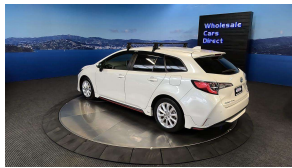

Wholesale Cars Direct

2021 Toyota Corolla Hybrid S - Grade 4.5. \$26,990

Stock ID	16312
Engine	1800 cc, Hybrid
Body	Station Wagon
Odometer	48,200 km
Interior	0
Transmission	Automatic

Welcome to Wholesale Cars Direct.
WCD is quality, WCD is service, it is who we are.

Exceptional condition Hybrid estate. Features include stability control, Radar Cruise control, 3 Point belts for all seats, Proximity keyless, Heated steering wheel, Push button start, 9 SRS Air Bags, Front collision warning system, Lane departure warning, Auto headlights, Auto high beam assist, Factory 16 inch alloys. Reverse camera, Parking sensors, Proximity key, Multi function steering wheel, Bluetooth, Apple Car Play.