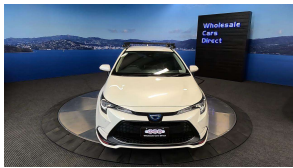

Wholesale Cars Direct

2021 Toyota Corolla Hybrid S - Grade 4.5. \$26,990

Stock ID	16312
Engine	1800 cc, Hybrid
Body	Station Wagon
Odometer	48,200 km
Interior	0
Transmission	Automatic

Welcome to Wholesale Cars Direct.
WCD is quality, WCD is service, it is who we are.

Exceptional condition Hybrid estate. Features include stability control, Radar Cruise control, 3 Point belts for all seats, Proximity keyless, Heated steering wheel, Push button start, 9 SRS Air Bags, Front collision warning system, Lane departure warning, Auto headlights, Auto high beam assist, Factory 16 inch alloys. Reverse camera, Parking sensors, Proximity key, Multi function steering wheel, Bluetooth, Apple Car Play.