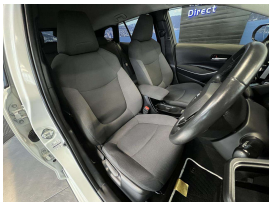

Wholesale Cars Direct

2021 Toyota Corolla Hybrid S - Grade 4.5. \$26,990

Stock ID	16312
Engine	1800 cc, Hybrid
Body	Station Wagon
Odometer	48,200 km
Interior	0
Transmission	Automatic

Welcome to Wholesale Cars Direct.
WCD is quality, WCD is service, it is who we are.

Exceptional condition Hybrid estate. Features include stability control, Radar Cruise control, 3 Point belts for all seats, Proximity keyless, Heated steering wheel, Push button start, 9 SRS Air Bags, Front collision warning system, Lane departure warning, Auto headlights, Auto high beam assist, Factory 16 inch alloys. Reverse camera, Parking sensors, Proximity key, Multi function steering wheel, Bluetooth, Apple Car Play.