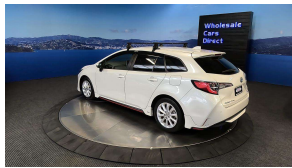

Wholesale Cars Direct

2021 Toyota Corolla Hybrid S - Grade 4.5. \$27,990

Stock ID	16312
Engine	1800 cc, Hybrid
Body	Station Wagon
Odometer	48,200 km
Interior	0
Transmission	Automatic

Welcome to Wholesale Cars Direct.
WCD is quality, WCD is service, it is who we are.

Exceptional condition Hybrid estate. Features include stability control, Radar Cruise control, 3 Point belts for all seats, Proximity keyless, Heated steering wheel, Push button start, 9 SRS Air Bags, Front collision warning system, Lane departure warning, Auto headlights, Auto high beam assist, Factory 16 inch alloys. Reverse camera, Parking sensors, Proximity key, Multi function steering wheel, Bluetooth, Apple Car Play.