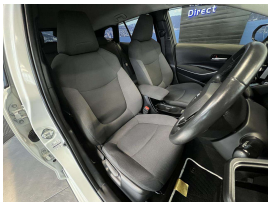

Wholesale Cars Direct

2021 Toyota Corolla Hybrid S - Grade 4.5. \$27,990

Stock ID	16312
Engine	1800 cc, Hybrid
Body	Station Wagon
Odometer	48,200 km
Interior	0
Transmission	Automatic

Welcome to Wholesale Cars Direct.
WCD is quality, WCD is service, it is who we are.

Exceptional condition Hybrid estate. Features include stability control, Radar Cruise control, 3 Point belts for all seats, Proximity keyless, Heated steering wheel, Push button start, 9 SRS Air Bags, Front collision warning system, Lane departure warning, Auto headlights, Auto high beam assist, Factory 16 inch alloys. Reverse camera, Parking sensors, Proximity key, Multi function steering wheel, Bluetooth, Apple Car Play.