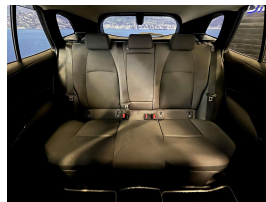

Stock ID	16312
Engine	1800 cc, Hybrid
Body	Station Wagon
Odometer	48,200 km
Interior	0
Transmission	Automatic

Welcome to Wholesale Cars Direct.
WCD is quality, WCD is service, it is who we are.

Exceptional condition Hybrid estate. Features include stability control, Radar Cruise control, 3 Point belts for all seats, Proximity keyless, Heated steering wheel, Push button start, 9 SRS Air Bags, Front collision warning system, Lane departure warning, Auto headlights, Auto high beam assist, Factory 16 inch alloys. Reverse camera, Parking sensors, Proximity key, Multi function steering wheel, Bluetooth, Apple Car Play.