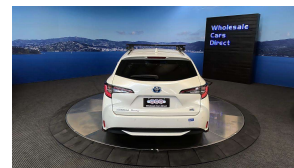

Wholesale Cars Direct

2021 Toyota Corolla Hybrid S - Grade 4.5. \$27,990

Vehicle	Odometer	Engine	Seats	Stock ID
Details	48.200 km	1800 cc	-	16312

Quality is not a marketing act at Wholesale Cars Direct, it is who we are.

Exceptional condition Hybrid estate. Features include stability control, Radar Cruise control, 3 Point belts for all seats, Proximity keyless, Heated steering wheel, Push button start, 9 SRS Air Bags, Front collision warning system, Lane departure warning, Auto headlights, Auto high beam assist, Factory 16 inch alloys. Reverse camera, Parking sensors, Proximity key, Multi function steering wheel, Bluetooth, Apple Car Play.