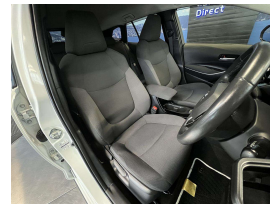

Quality is not a marketing act at Wholesale Cars Direct, it is who we are.

Exceptional condition Hybrid estate. Features include stability control, Radar Cruise control, 3 Point belts for all seats, Proximity keyless, Heated steering wheel, Push button start, 9 SRS Air Bags, Front collision warning system, Lane departure warning, Auto headlights, Auto high beam assist, Factory 16 inch alloys. Reverse camera, Parking sensors, Proximity key, Multi function steering wheel, Bluetooth, Apple Car Play.

TRADE IN's

All trade ins can be facilitated here quickly and easily

FINANCE

Using only New Zealand's best finance companies we are focused on ensuring a simple, hassle free experience to have you driving away in your new vehicle as quickly as possible

Wholesale Cars Direct, Phone 0800 22 44 02, Email sales@wcd.co.nz