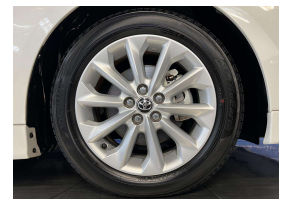

Quality is not a marketing act at Wholesale Cars Direct, it is who we are.

Exceptional condition Hybrid estate. Features include stability control, Radar Cruise control, 3 Point belts for all seats, Proximity keyless, Heated steering wheel, Push button start, 9 SRS Air Bags, Front collision warning system, Lane departure warning, Auto headlights, Auto high beam assist, Factory 16 inch alloys. Reverse camera, Parking sensors, Proximity key, Multi function steering wheel, Bluetooth, Apple Car Play.

TRADE IN's

All trade ins can be facilitated here quickly and easily

FINANCE

Using only New Zealand's best finance companies we are focused on ensuring a simple, hassle free experience to have you driving away in your new vehicle as quickly as possible

Wholesale Cars Direct, Phone 0800 22 44 02, Email sales@wcd.co.nz