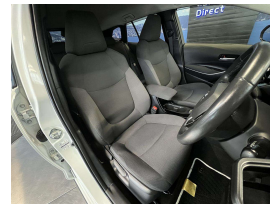

## 2021 Toyota Corolla Hybrid S - Grade 4.5. \$28,990

Vehicle	Odometer	Engine	Seats	Stock ID
Details	48.200 km	1800 cc	-	16312

Quality is not a marketing act at Wholesale Cars Direct, it is who we are.

Exceptional condition Hybrid estate. Features include stability control, Radar Cruise control, 3 Point belts for all seats, Proximity keyless, Heated steering wheel, Push button start, 9 SRS Air Bags, Front collision warning system, Lane departure warning, Auto headlights, Auto high beam assist, Factory 16 inch alloys. Reverse camera, Parking sensors, Proximity key, Multi function steering wheel, Bluetooth, Apple Car Play.