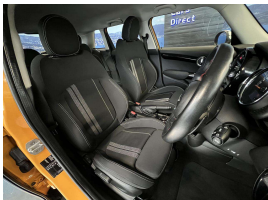

Wholesale Cars Direct

2017 Mini Cooper S Pepper Package - Grade 4.5. \$23,990

Stock ID 16496
Engine 2000 cc
Body Hatchback
Odometer 56,230 km
Interior 0
Transmission Automatic

Welcome to Wholesale Cars Direct.
WCD is quality, WCD is service, it is who we are.