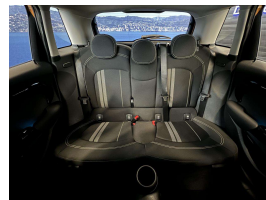

Wholesale Cars Direct

2017 Mini Cooper S Pepper Package - Grade 4.5. \$23,990

Stock ID 16496
Engine 2000 cc
Body Hatchback
Odometer 56,230 km
Interior 0
Transmission Automatic

Welcome to Wholesale Cars Direct.
WCD is quality, WCD is service, it is who we are.