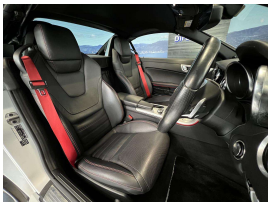

Wholesale Cars Direct

2018 Mercedes-Benz SLC 180 AMG Sport - Leather - Grade 4.5. \$41,990

Stock ID 16548
Engine 1600 cc
Body Convertible
Odometer 33,850 km
Interior Leather
Transmission Automatic

Welcome to Wholesale Cars Direct.
WCD is quality, WCD is service, it is who we are.