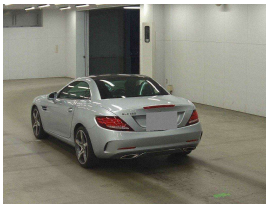

2018 Mercedes-Benz SLC 180 AMG Sport - Leather - Grade 4.5. $41,990

Stock ID 16548

Engine 1600 cc

Body Convertible

Odometer 33,736 km

Interior Leather

Transmission Automatic

Welcome to Wholesale Cars Direct.
WCD is quality, WCD is service, it is who we are.

Vehicle features coming soon.
100 plus vehicles just arrived.