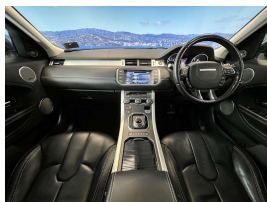

Wholesale Cars Direct

2014 Land Rover Range Rover Evoque Presige Package - Panoramic

Stock ID 16383
Engine 2000 cc
Body SUV
Odometer 57,320 km
Interior Leather
Transmission Automatic

Welcome to Wholesale Cars Direct.
WCD is quality, WCD is service, it is who we are.