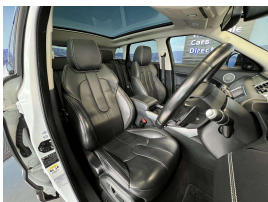

Wholesale Cars Direct

2014 Land Rover Range Rover Evoque Presige Package - Panoramic

Stock ID 16383
Engine 2000 cc
Body SUV
Odometer 57,320 km
Interior Leather
Transmission Automatic

Welcome to Wholesale Cars Direct.
WCD is quality, WCD is service, it is who we are.