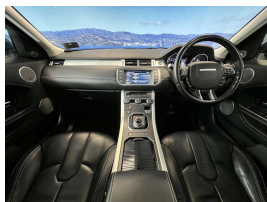

## 2014 Land Rover Range Rover Evoque Presige Package - Panoramic

**Stock ID** 16383  
**Engine** 2000 cc  
**Body** SUV  
**Odometer** 57,320 km  
**Interior** Leather  
**Transmission** Automatic

Welcome to Wholesale Cars Direct.  
WCD is quality, WCD is service, it is who we are.