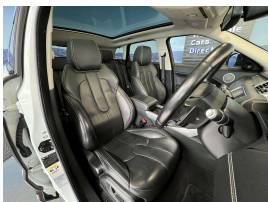

## 2014 Land Rover Range Rover Evoque Presige Package - Panoramic

**Stock ID** 16383  
**Engine** 2000 cc  
**Body** SUV  
**Odometer** 57,320 km  
**Interior** Leather  
**Transmission** Automatic

Welcome to Wholesale Cars Direct.  
WCD is quality, WCD is service, it is who we are.