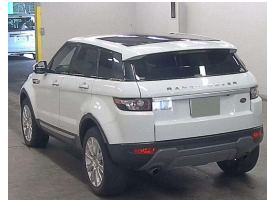

TRADE IN's

All trade ins can be facilitated here quickly and easily

FINANCE

Using only New Zealand's best finance companies we are focused on ensuring a simple, hassle free experience to have you driving away in your new vehicle as quickly as possible

Wholesale Cars Direct, Phone 0800 22 44 02, Email sales@wcd.co.nz