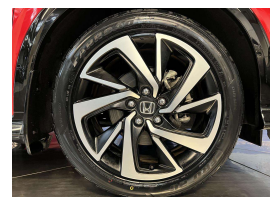

Wholesale Cars Direct

2016 Honda Vezel Hybrid RS Sensing - Grade 4.5. \$21,990

Vehicle	Odometer	Engine	Seats	Stock ID
Details	72.600 km	1500 cc	-	16231

TRADE IN's

All trade ins can be facilitated here quickly and easily