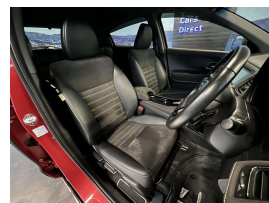

Wholesale Cars Direct

2016 Honda Vezel Hybrid RS Sensing - Grade 4.5. \$21,990

Vehicle	Odometer	Engine	Seats	Stock ID
Details	72.600 km	1500 cc	-	16231

TRADE IN's

All trade ins can be facilitated here quickly and easily