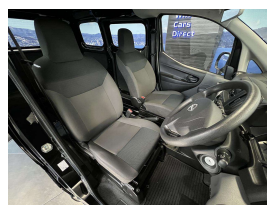

## 2021 Nissan NV200 1600cc 5 door - Grade 4.5 \$22,990

Vehicle	Odometer	Engine	Seats	Stock ID
Details	17.613 km	1600 cc	-	16046