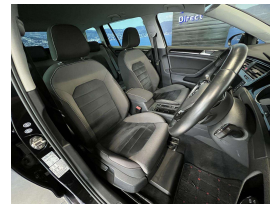

Wholesale Cars Direct

2015 Volkswagen Golf 1.4 Highline - NZ Stereo Upgrade -

Vehicle	Odometer	Engine	Seats	Stock ID
Details	53.908 km	1400 cc	-	16023

TRADE IN's

All trade ins can be facilitated here quickly and easily