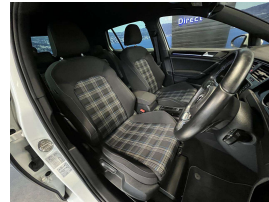

Wholesale Cars Direct

2016 Volkswagen Golf GTE - PHEV - NZ Nav & Stereo Upgrade

Vehicle	Odometer	Engine	Seats	Stock ID
Details	45.100 km	1400 cc	5	16019

TRADE IN's

All trade ins can be facilitated here quickly and easily