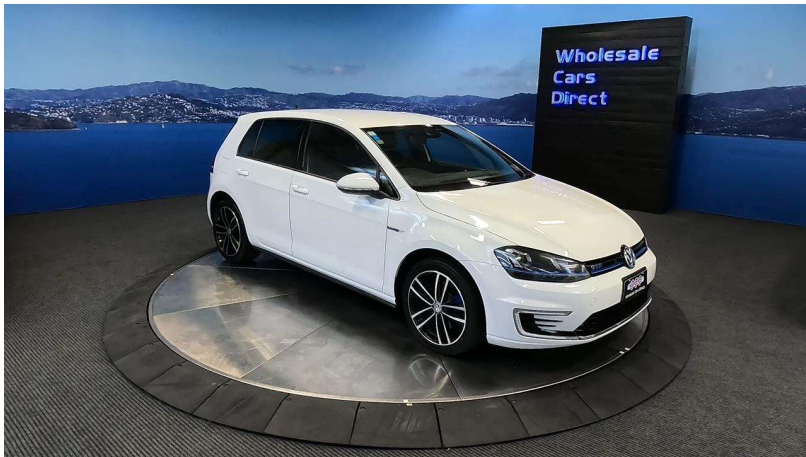

Wholesale Cars Direct

2016 Volkswagen Golf GTE - PHEV - NZ Nav & Stereo Upgrade

Vehicle	Odometer	Engine	Seats	Stock ID
Details	45.100 km	1400 cc	5	16019

TRADE IN's

All trade ins can be facilitated here quickly and easily