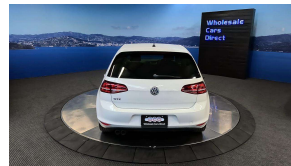

Wholesale Cars Direct

2016 Volkswagen Golf GTE - PHEV - NZ Nav & Stereo Upgrade

Vehicle	Odometer	Engine	Seats	Stock ID
Details	45.100 km	1400 cc	5	16019

TRADE IN's

All trade ins can be facilitated here quickly and easily