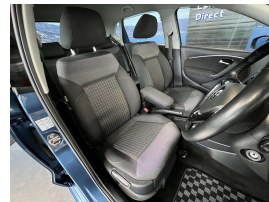

Quality is not a marketing act at Wholesale Cars Direct, it is who we are.

This is one immaculate grade 4.5 VW hatch. Stunning colour up close with such low ks for long time value. Features include automatic headlights, 6 x SRS airbags, Electronic stability program, Climate Air Conditioning, Isofix car seat anchor points, Reverse camera, 15 inch factory alloys. Equipped with a 1.2 Litre Turbocharged Engine that develops 77Kw.

TRADE IN's

All trade ins can be facilitated here quickly and easily

FINANCE

Using only New Zealand's best finance companies we are focused on ensuring a simple, hassle free experience to have you driving away in your new vehicle as quickly as possible

Wholesale Cars Direct, Phone 0800 22 44 02, Email sales@wcd.co.nz