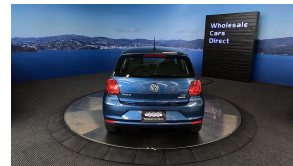

Wholesale Cars Direct

2016 Volkswagen Polo 1.2TSI - Grade 4.5. \$15,990

Vehicle	Odometer	Engine	Seats	Stock ID
Details	16.802 km	1200 cc	-	15757

Quality is not a marketing act at Wholesale Cars Direct, it is who we are.

This is one immaculate grade 4.5 VW hatch. Stunning colour up close with such low ks for long time value. Features include automatic headlights, 6 x SRS airbags, Electronic stability program, Climate Air Conditioning, Isofix car seat anchor points, Reverse camera, 15 inch factory alloys. Equipped with a 1.2 Litre Turbocharged Engine that develops 77Kw.