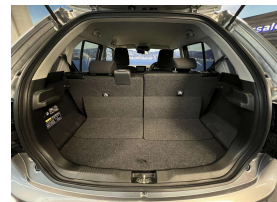

Wholesale Cars Direct

2019 Suzuki Ignis Hybrid MX - Grade 4.5. \$17,990

Stock ID 16418
Engine 1200 cc, Hybrid
Body SUV
Odometer 46,470 km
Interior 0
Transmission Automatic

Welcome to Wholesale Cars Direct.
WCD is quality, WCD is service, it is who we are.