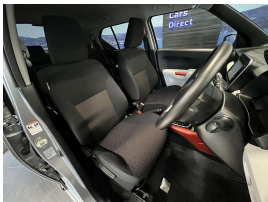

Wholesale Cars Direct

2019 Suzuki Ignis Hybrid MX - Grade 4.5. \$17,990

Stock ID 16418
Engine 1200 cc, Hybrid
Body SUV
Odometer 46,470 km
Interior 0
Transmission Automatic

Welcome to Wholesale Cars Direct.
WCD is quality, WCD is service, it is who we are.