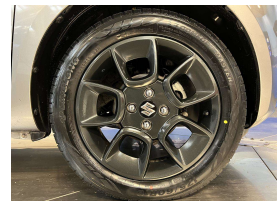

Wholesale Cars Direct

2019 Suzuki Ignis Hybrid MX - Grade 4.5. \$17,990

Stock ID 16418
Engine 1200 cc, Hybrid
Body SUV
Odometer 46,470 km
Interior 0
Transmission Automatic

Welcome to Wholesale Cars Direct.
WCD is quality, WCD is service, it is who we are.