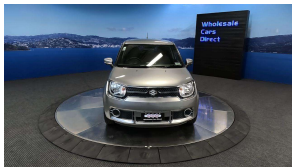

Wholesale Cars Direct

2019 Suzuki Ignis Hybrid MX - Grade 4.5. \$17,990

Stock ID 16418
Engine 1200 cc, Hybrid
Body SUV
Odometer 46,470 km
Interior 0
Transmission Automatic

Welcome to Wholesale Cars Direct.
WCD is quality, WCD is service, it is who we are.