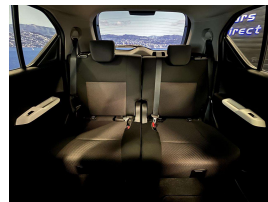

Wholesale Cars Direct

2019 Suzuki Ignis Hybrid MX - Grade 4.5. \$17,990

Stock ID 16418
Engine 1200 cc, Hybrid
Body SUV
Odometer 46,470 km
Interior 0
Transmission Automatic

Welcome to Wholesale Cars Direct.
WCD is quality, WCD is service, it is who we are.