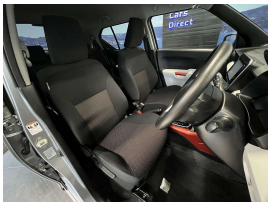

## 2019 Suzuki Ignis Hybrid MX - Grade 4.5. \$17,990

**Stock ID** 16418  
**Engine** 1200 cc, Hybrid  
**Body** SUV  
**Odometer** 46,470 km  
**Interior** 0  
**Transmission** Automatic

Welcome to Wholesale Cars Direct.  
WCD is quality, WCD is service, it is who we are.