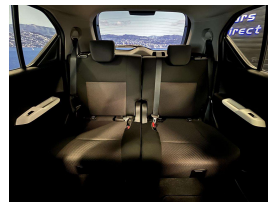

## 2019 Suzuki Ignis Hybrid MX - Grade 4.5. \$17,990

**Stock ID** 16418  
**Engine** 1200 cc, Hybrid  
**Body** SUV  
**Odometer** 46,470 km  
**Interior** 0  
**Transmission** Automatic

Welcome to Wholesale Cars Direct.  
WCD is quality, WCD is service, it is who we are.