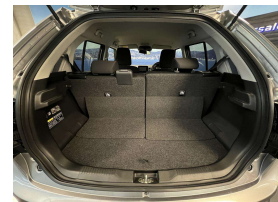

## 2019 Suzuki Ignis Hybrid MX - Grade 4.5. \$17,990

**Stock ID** 16418  
**Engine** 1200 cc, Hybrid  
**Body** SUV  
**Odometer** 46,470 km  
**Interior** 0  
**Transmission** Automatic

Welcome to Wholesale Cars Direct.  
WCD is quality, WCD is service, it is who we are.