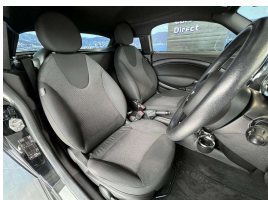

Wholesale Cars Direct

2013 Mini Cooper Coupe \$12,990

Stock ID 16384
Engine 1600 cc
Body Coupe
Odometer 43,160 km
Interior 0
Transmission Automatic

Welcome to Wholesale Cars Direct.
WCD is quality, WCD is service, it is who we are.