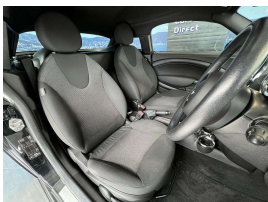

## 2013 Mini Cooper Coupe \$13,990

**Stock ID** 16384  
**Engine** 1600 cc  
**Body** Coupe  
**Odometer** 43,160 km  
**Interior** 0  
**Transmission** Automatic

Welcome to Wholesale Cars Direct.  
WCD is quality, WCD is service, it is who we are.