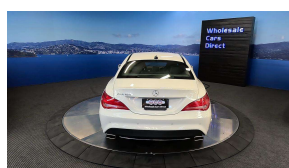

## 2014 Mercedes-Benz CLA 180 Radar Safety Pack - 18" alloys

Vehicle	Odometer	Engine	Seats	Stock ID
Details	56.142 km	1600 cc	5	16061