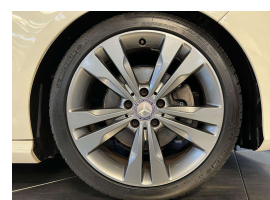

## 2014 Mercedes-Benz CLA 180 Radar Safety Pack - 18" alloys

Vehicle	Odometer	Engine	Seats	Stock ID
Details	56.142 km	1600 cc	5	16061