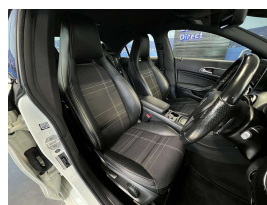

## 2014 Mercedes-Benz CLA 180 Radar Safety Pack - 18" alloys

Vehicle	Odometer	Engine	Seats	Stock ID
Details	56.142 km	1600 cc	5	16061