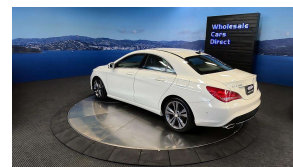

## 2014 Mercedes-Benz CLA 180 Radar Safety Pack - 18" alloys

Vehicle	Odometer	Engine	Seats	Stock ID
Details	56.142 km	1600 cc	5	16061