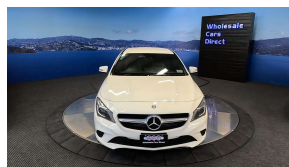

## 2014 Mercedes-Benz CLA 180 Radar Safety Pack - 18" alloys

Vehicle	Odometer	Engine	Seats	Stock ID
Details	56.142 km	1600 cc	5	16061