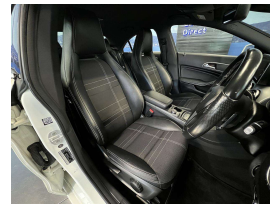

Wholesale Cars Direct

2014 Mercedes-Benz CLA 180 Radar Safety Pack - 18" alloys

Vehicle	Odometer	Engine	Seats	Stock ID
Details	56.142 km	1600 cc	5	16061

TRADE IN's

All trade ins can be facilitated here quickly and easily