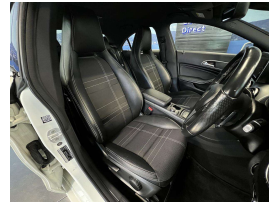

Wholesale Cars Direct

2014 Mercedes-Benz CLA 180 Radar Safety Pack - 18" alloys

Vehicle	Odometer	Engine	Seats	Stock ID
Details	56.142 km	1600 cc	5	16061

TRADE IN's

All trade ins can be facilitated here quickly and easily