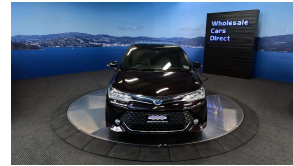

## 2015 Toyota Corolla Fielder Hybrid G WXB - Grade 4.5.

Vehicle	Odometer	Engine	Seats	Stock ID
Details	67.115 km	1500 cc	-	16168