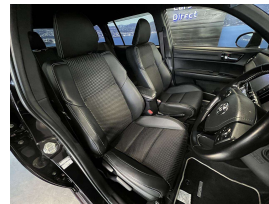

## 2015 Toyota Corolla Fielder Hybrid G WXB - Grade 4.5.

Vehicle	Odometer	Engine	Seats	Stock ID
Details	67.115 km	1500 cc	-	16168