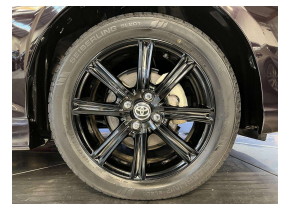

## 2015 Toyota Corolla Fielder Hybrid G WXB - Grade 4.5.

Vehicle	Odometer	Engine	Seats	Stock ID
Details	67.115 km	1500 cc	-	16168