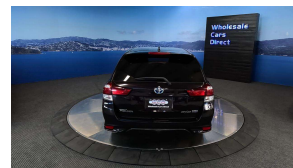

## 2015 Toyota Corolla Fielder Hybrid G WXB - Grade 4.5.

Vehicle	Odometer	Engine	Seats	Stock ID
Details	67.115 km	1500 cc	-	16168