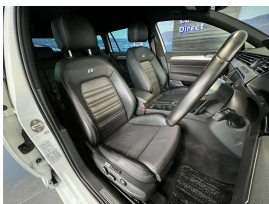

Wholesale Cars Direct

2016 Volkswagen Passat 2.0TSI R-Line - Leather - Grade 4.5. \$25,990

Stock ID 16521
Engine 2000 cc
Body Station Wagon
Odometer 65,000 km
Interior Leather
Transmission Automatic

Welcome to Wholesale Cars Direct.
WCD is quality, WCD is service, it is who we are.