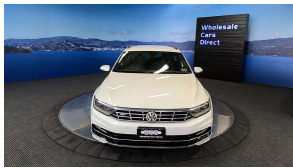

Wholesale Cars Direct

2016 Volkswagen Passat 2.0TSI R-Line - Leather - Grade 4.5. \$25,990

Stock ID 16521
Engine 2000 cc
Body Station Wagon
Odometer 65,000 km
Interior Leather
Transmission Automatic

Welcome to Wholesale Cars Direct.
WCD is quality, WCD is service, it is who we are.