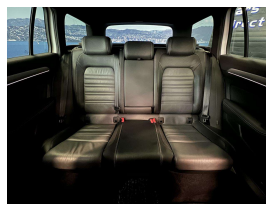

Wholesale Cars Direct

2016 Volkswagen Passat 2.0TSI R-Line - Leather - Grade 4.5. \$25,990

Stock ID 16521
Engine 2000 cc
Body Station Wagon
Odometer 65,000 km
Interior Leather
Transmission Automatic

Welcome to Wholesale Cars Direct.
WCD is quality, WCD is service, it is who we are.