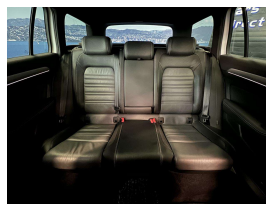

## 2016 Volkswagen Passat 2.0TSI R-Line - Leather - Grade 4.5. \$25,990

**Stock ID** 16521  
**Engine** 2000 cc  
**Body** Station Wagon  
**Odometer** 65,000 km  
**Interior** Leather  
**Transmission** Automatic