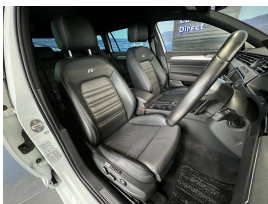

## 2016 Volkswagen Passat 2.0TSI R-Line - Leather - Grade 4.5. \$25,990

**Stock ID** 16521  
**Engine** 2000 cc  
**Body** Station Wagon  
**Odometer** 65,000 km  
**Interior** Leather  
**Transmission** Automatic