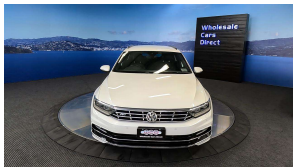

## 2016 Volkswagen Passat 2.0TSI R-Line - Leather - Grade 4.5. \$25,990

**Stock ID** 16521  
**Engine** 2000 cc  
**Body** Station Wagon  
**Odometer** 65,000 km  
**Interior** Leather  
**Transmission** Automatic