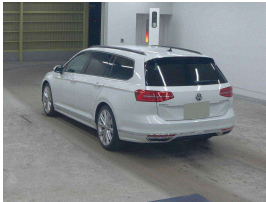

2016 Volkswagen Passat 2.0TSI R-Line - Leather - Grade 4.5. $25,990

Stock ID 16521
Engine 2000 cc
Body Station Wagon
Odometer 64,891 km
Interior Leather
Transmission Automatic

Welcome to Wholesale Cars Direct.
WCD is quality, WCD is service, it is who we are.

Arriving soon.