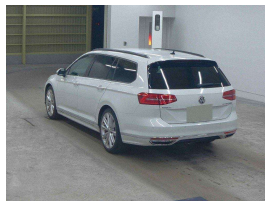

TRADE IN's

All trade ins can be facilitated here quickly and easily

FINANCE

Using only New Zealand's best finance companies we are focused on ensuring a simple, hassle free experience to have you driving away in your new vehicle as quickly as possible

Wholesale Cars Direct, Phone 0800 22 44 02, Email sales@wcd.co.nz