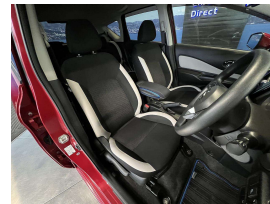

## 2019 Nissan Note Hybrid - Grade 4.5. \$17,990

Vehicle	Odometer	Engine	Seats	Stock ID
Details	40.170 km	1200 cc	-	16320

Quality is not a marketing act at Wholesale Cars Direct, it is who we are.

This Nissan Note is another Grade 4.5 which is immaculate as expected from a WCD vehicle. Features include a brand new set of tyres, Reverse Camera, Lane departure warning, Proximity keyless entry, Stability Control, Front collision warning, 3 Point seat belts for all seats, Auto headlights, Parking sensors, Factory 15 inch alloys, Climate control, Push button start.