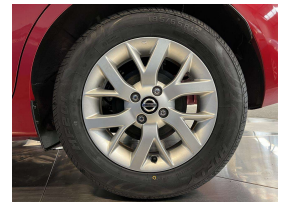

## 2019 Nissan Note Hybrid - Grade 4.5. \$17,990

Vehicle	Odometer	Engine	Seats	Stock ID
Details	40.170 km	1200 cc	-	16320

Quality is not a marketing act at Wholesale Cars Direct, it is who we are.

This Nissan Note is another Grade 4.5 which is immaculate as expected from a WCD vehicle. Features include a brand new set of tyres, Reverse Camera, Lane departure warning, Proximity keyless entry, Stability Control, Front collision warning, 3 Point seat belts for all seats, Auto headlights, Parking sensors, Factory 15 inch alloys, Climate control, Push button start.