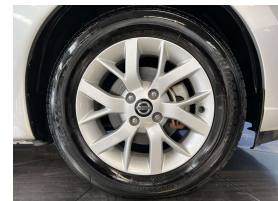

Wholesale Cars Direct

2018 Nissan Note Hybrid - Grade 4.5 \$15,990

Stock ID	16331
Engine	1200 cc, Hybrid
Body	Hatchback
Odometer	67,440 km
Interior	0
Transmission	Automatic

Welcome to Wholesale Cars Direct.
WCD is quality, WCD is service, it is who we are.

This Nissan Note is another Grade 4.5 which is immaculate as expected from a WCD vehicle. Features include reverse Camera, Lane departure warning, Proximity keyless entry, Stability Control, Front collision warning, 3 Point seat belts for all seats, Auto headlights, Parking sensors, Factory 15 inch alloys, Climate control, Push button start, Isofix car seat anchor points.