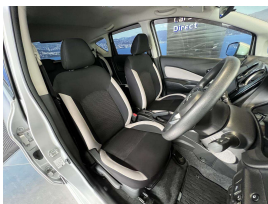

Stock ID	16331
Engine	1200 cc, Hybrid
Body	Hatchback
Odometer	67,440 km
Interior	0
Transmission	Automatic

Welcome to Wholesale Cars Direct.
WCD is quality, WCD is service, it is who we are.

This Nissan Note is another Grade 4.5 which is immaculate as expected from a WCD vehicle. Features include reverse Camera, Lane departure warning, Proximity keyless entry, Stability Control, Front collision warning, 3 Point seat belts for all seats, Auto headlights, Parking sensors, Factory 15 inch alloys, Climate control, Push button start, Isofix car seat anchor points.