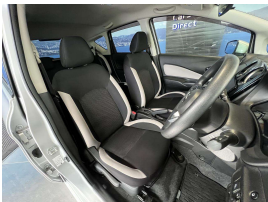

2018 Nissan Note Hybrid - Grade 4.5 $15,990

Stock ID 16331
Engine 1200 cc, Hybrid
Body Hatchback
Odometer 67,440 km
Interior 0
Transmission Automatic

Welcome to Wholesale Cars Direct.
WCD is quality, WCD is service, it is who we are.

This Nissan Note is another Grade 4.5 which is immaculate as expected from a WCD vehicle. Features include reverse Camera, Lane departure warning, Proximity keyless entry, Stability Control, Front collision warning, 3 Point seat belts for all seats, Auto headlights, Parking sensors, Factory 15 inch alloys, Climate control, Push button start, Isofix car seat anchor points.