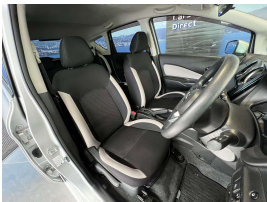

Stock ID 16331
Engine 1200 cc, Hybrid
Body Hatchback
Odometer 67,440 km
Interior 0
Transmission Automatic

Welcome to Wholesale Cars Direct.
WCD is quality, WCD is service, it is who we are.

This Nissan Note is another Grade 4.5 which is immaculate as expected from a WCD vehicle. Features include reverse Camera, Lane departure warning, Proximity keyless entry, Stability Control, Front collision warning, 3 Point seat belts for all seats, Auto headlights, Parking sensors, Factory 15 inch alloys, Climate control, Push button start, Isofix car seat anchor points.