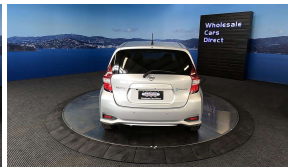

Wholesale Cars Direct

2018 Nissan Note Hybrid - Grade 4.5 \$15,990

Stock ID 16331
Engine 1200 cc, Hybrid
Body Hatchback
Odometer 67,440 km
Interior 0
Transmission Automatic

Welcome to Wholesale Cars Direct.
WCD is quality, WCD is service, it is who we are.

This Nissan Note is another Grade 4.5 which is immaculate as expected from a WCD vehicle. Features include reverse Camera, Lane departure warning, Proximity keyless entry, Stability Control, Front collision warning, 3 Point seat belts for all seats, Auto headlights, Parking sensors, Factory 15 inch alloys, Climate control, Push button start, Isofix car seat anchor points.