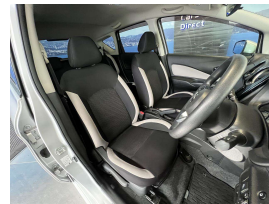

Wholesale Cars Direct

2018 Nissan Note Hybrid - Grade 4.5 \$15,990

Vehicle	Odometer	Engine	Seats	Stock ID
Details	67.440 km	1200 cc	-	16331

TRADE IN's

All trade ins can be facilitated here quickly and easily