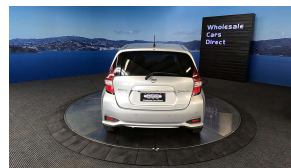

Wholesale Cars Direct

2018 Nissan Note Hybrid - Grade 4.5 \$15,990

Vehicle	Odometer	Engine	Seats	Stock ID
Details	67.440 km	1200 cc	-	16331

TRADE IN's

All trade ins can be facilitated here quickly and easily