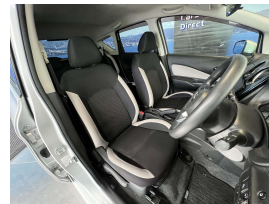

Wholesale Cars Direct

2018 Nissan Note Hybrid - Grade 4.5 \$16,990

Vehicle	Odometer	Engine	Seats	Stock ID
Details	67.440 km	1200 cc	-	16331

TRADE IN's

All trade ins can be facilitated here quickly and easily