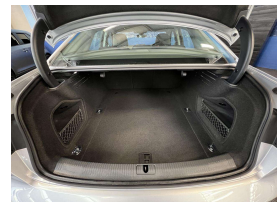

## 2016 Audi A4 2.0T Facelift Virtual Cockpit - Leather - Grade 4.5.

**Stock ID** 16434  
**Engine** 2000 cc  
**Body** Sedan  
**Odometer** 52,400 km  
**Interior** Leather  
**Transmission** Automatic