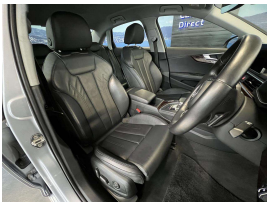

## 2016 Audi A4 2.0T Facelift Virtual Cockpit - Leather - Grade 4.5.

**Stock ID** 16434  
**Engine** 2000 cc  
**Body** Sedan  
**Odometer** 52,400 km  
**Interior** Leather  
**Transmission** Automatic