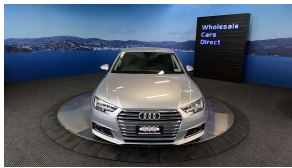

## 2016 Audi A4 2.0T Facelift Virtual Cockpit - Leather - Grade 4.5.

**Stock ID** 16434  
**Engine** 2000 cc  
**Body** Sedan  
**Odometer** 52,400 km  
**Interior** Leather  
**Transmission** Automatic