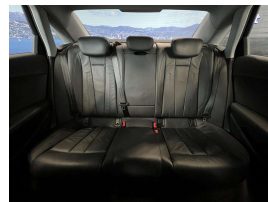

## 2016 Audi A4 2.0T Facelift Virtual Cockpit - Leather - Grade 4.5.

**Stock ID** 16434  
**Engine** 2000 cc  
**Body** Sedan  
**Odometer** 52,400 km  
**Interior** Leather  
**Transmission** Automatic