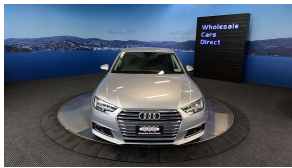

Wholesale Cars Direct

2016 Audi A4 2.0T Facelift Virtual Cockpit - Leather - Grade 4.5.

Stock ID 16434
Engine 2000 cc
Body Sedan
Odometer 52,400 km
Interior Leather
Transmission Automatic

Welcome to Wholesale Cars Direct.
WCD is quality, WCD is service, it is who we are.