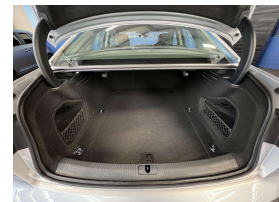

Wholesale Cars Direct

2016 Audi A4 2.0T Facelift Virtual Cockpit - Leather - Grade 4.5.

Stock ID 16434
Engine 2000 cc
Body Sedan
Odometer 52,400 km
Interior Leather
Transmission Automatic

Welcome to Wholesale Cars Direct.
WCD is quality, WCD is service, it is who we are.