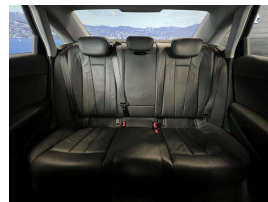

Wholesale Cars Direct

2016 Audi A4 2.0T Facelift Virtual Cockpit - Leather - Grade 4.5.

Stock ID 16434
Engine 2000 cc
Body Sedan
Odometer 52,400 km
Interior Leather
Transmission Automatic

Welcome to Wholesale Cars Direct.
WCD is quality, WCD is service, it is who we are.