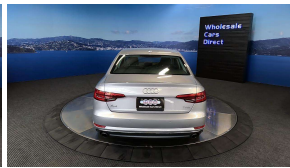

Wholesale Cars Direct

2016 Audi A4 2.0T Facelift Virtual Cockpit - Leather - Grade 4.5.

Stock ID 16434
Engine 2000 cc
Body Sedan
Odometer 52,400 km
Interior Leather
Transmission Automatic

Welcome to Wholesale Cars Direct.
WCD is quality, WCD is service, it is who we are.