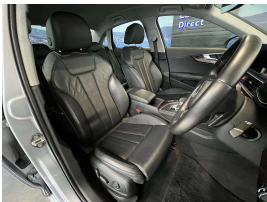

Wholesale Cars Direct

2016 Audi A4 2.0T Facelift Virtual Cockpit - Leather - Grade 4.5.

Stock ID 16434
Engine 2000 cc
Body Sedan
Odometer 52,400 km
Interior Leather
Transmission Automatic

Welcome to Wholesale Cars Direct.
WCD is quality, WCD is service, it is who we are.