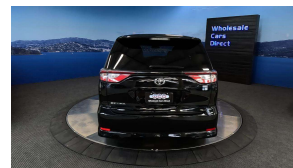

## 2016 Toyota Estima Aeris - Grade 4.5 - Apple Carplay Android

Vehicle	Odometer	Engine	Seats	Stock ID
Details	91.964 km	2400 cc	-	16056