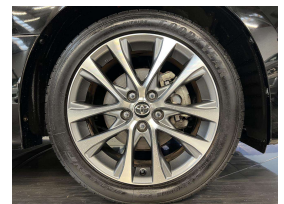

## 2016 Toyota Estima Aeris - Grade 4.5 - Apple Carplay Android

Vehicle	Odometer	Engine	Seats	Stock ID
Details	91.964 km	2400 cc	-	16056