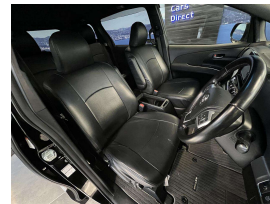

## 2016 Toyota Estima Aeris - Grade 4.5 - Apple Carplay Android

Vehicle	Odometer	Engine	Seats	Stock ID
Details	91.964 km	2400 cc	-	16056