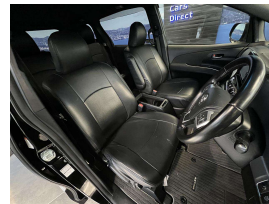

Wholesale Cars Direct

2016 Toyota Estima Aeris - Grade 4.5 - Apple Carplay Android

Vehicle	Odometer	Engine	Seats	Stock ID
Details	91.964 km	2400 cc	-	16056

TRADE IN's

All trade ins can be facilitated here quickly and easily