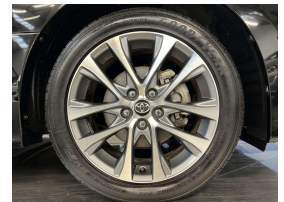

Wholesale Cars Direct

2016 Toyota Estima Aeris - Grade 4.5 - Apple Carplay Android

Vehicle	Odometer	Engine	Seats	Stock ID
Details	91.964 km	2400 cc	-	16056

TRADE IN's

All trade ins can be facilitated here quickly and easily