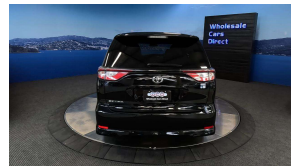

Wholesale Cars Direct

2016 Toyota Estima Aeris - Grade 4.5 - Apple Carplay Android

Vehicle	Odometer	Engine	Seats	Stock ID
Details	91.964 km	2400 cc	-	16056

TRADE IN's

All trade ins can be facilitated here quickly and easily