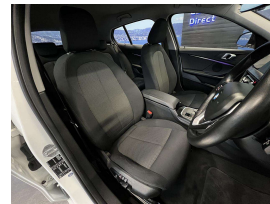

Quality is not a marketing act at Wholesale Cars Direct, it is who we are.

This is one immaculate new shape F40 BMW 118i. Our first new shape bought into NZ. We have had the Navigation upgraded to NZ spec along with the stereo to NZ stations. This pristine example comes with features such as Multi function steering wheel, Steptronic transmission, Automatic tailgate operation, Comfort access system, LED headlights, LED fog lights, Driving assistant, Active cruise control, parking assistant, Active protection for pedestrians, Reverse camera, Eight x SRS Airbags, Climate Air conditioning, Auto headlights, Engine stop/start, iDrive, Bluetooth hands free, Music streaming, Proximity key, Push button start, Parking sensors, Isofix car seat anchor points, 3 Point seat belts for all seats. Equipped with the new 1.5 Litre Turbocharged petrol engine.