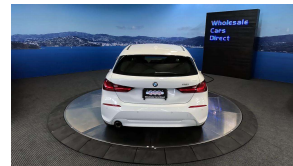

Wholesale Cars Direct

2019 BMW 118i F40 - NZ Nav - Grade 4.5. \$24,990

| | | | | |
|---------|-----------|---------|-------|----------|
| Vehicle | Odometer | Engine | Seats | Stock ID |
| Details | 42.190 km | 1500 cc | - | 16117 |

Quality is not a marketing act at Wholesale Cars Direct, it is who we are.

This is one immaculate new shape F40 BMW 118i. Our first new shape bought into NZ. We have had the Navigation upgraded to NZ spec along with the stereo to NZ stations. This pristine example comes with features such as Multi function steering wheel, Steptronic transmission, Automatic tailgate operation, Comfort access system, LED headlights, LED fog lights, Driving assistant, Active cruise control, parking assistant, Active protection for pedestrians, Reverse camera, Eight x SRS Airbags, Climate Air conditioning, Auto headlights, Engine stop/start, iDrive, Bluetooth hands free, Music streaming, Proximity key, Push button start, Parking sensors, Isofix car seat anchor points, 3 Point seat belts for all seats. Equipped with the new 1.5 Litre Turbocharged petrol engine.