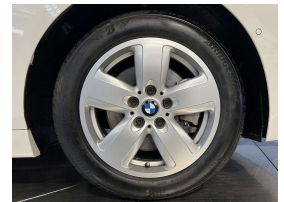

Quality is not a marketing act at Wholesale Cars Direct, it is who we are.

This is one immaculate new shape F40 BMW 118i. Our first new shape bought into NZ. We have had the Navigation upgraded to NZ spec along with the stereo to NZ stations. This pristine example comes with features such as Multi function steering wheel, Steptronic transmission, Automatic tailgate operation, Comfort access system, LED headlights, LED fog lights, Driving assistant, Active cruise control, parking assistant, Active protection for pedestrians, Reverse camera, Eight x SRS Airbags, Climate Air conditioning, Auto headlights, Engine stop/start, iDrive, Bluetooth hands free, Music streaming, Proximity key, Push button start, Parking sensors, Isofix car seat anchor points, 3 Point seat belts for all seats. Equipped with the new 1.5 Litre Turbocharged petrol engine.