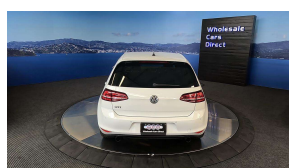

Wholesale Cars Direct

2016 Volkswagen Golf GTI Gti - Leather - NZ Nav - Grade 4.5.

Vehicle	Odometer	Engine	Seats	Stock ID
Details	52.500 km	2000 cc	-	15866

TRADE IN's

All trade ins can be facilitated here quickly and easily