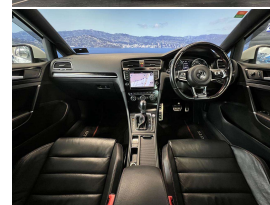

Wholesale Cars Direct

2016 Volkswagen Golf GTI Gti - Leather - NZ Nav - Grade 4.5.

Vehicle	Odometer	Engine	Seats	Stock ID
Details	52.500 km	2000 cc	-	15866

TRADE IN's

All trade ins can be facilitated here quickly and easily