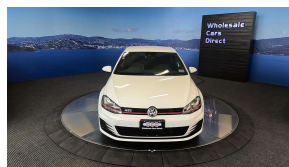

Wholesale Cars Direct

2016 Volkswagen Golf GTI Gti - Leather - NZ Nav - Grade 4.5.

Vehicle	Odometer	Engine	Seats	Stock ID
Details	52.500 km	2000 cc	-	15866

TRADE IN's

All trade ins can be facilitated here quickly and easily