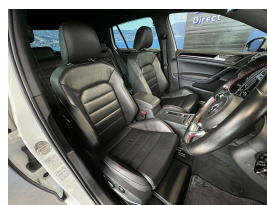

Wholesale Cars Direct

2016 Volkswagen Golf GTI Gti - Leather - NZ Nav - Grade 4.5.

Vehicle	Odometer	Engine	Seats	Stock ID
Details	52.500 km	2000 cc	-	15866

TRADE IN's

All trade ins can be facilitated here quickly and easily