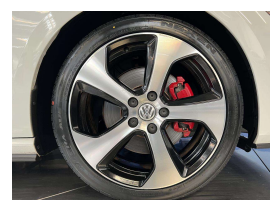

Wholesale Cars Direct

2016 Volkswagen Golf GTI Gti - Leather - NZ Nav - Grade 4.5.

Vehicle	Odometer	Engine	Seats	Stock ID
Details	52.500 km	2000 cc	-	15866

TRADE IN's

All trade ins can be facilitated here quickly and easily