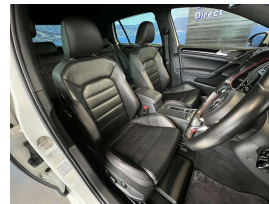

Wholesale Cars Direct

2016 Volkswagen Golf GTI - Leather - NZ Nav - Grade 4.5.

Vehicle	Odometer	Engine	Seats	Stock ID
Details	52.500 km	2000 cc	-	15866

TRADE IN's

All trade ins can be facilitated here quickly and easily