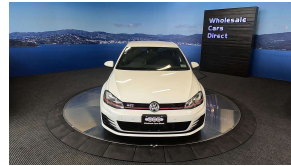

Wholesale Cars Direct

2016 Volkswagen Golf GTI - Leather - NZ Nav - Grade 4.5.

Vehicle	Odometer	Engine	Seats	Stock ID
Details	52.500 km	2000 cc	-	15866

TRADE IN's

All trade ins can be facilitated here quickly and easily