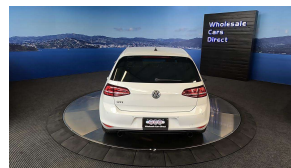

Wholesale Cars Direct

2016 Volkswagen Golf GTI - Leather - NZ Nav - Grade 4.5.

Vehicle	Odometer	Engine	Seats	Stock ID
Details	52.500 km	2000 cc	-	15866

TRADE IN's

All trade ins can be facilitated here quickly and easily