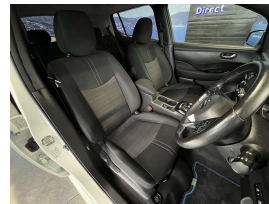

Wholesale Cars Direct

2018 Nissan Leaf X10 40kwh Mandaikinen - English Dash &

Vehicle	Odometer	Engine	Seats	Stock ID
Details	35.219 km	0 cc	5	16089

TRADE IN's

All trade ins can be facilitated here quickly and easily