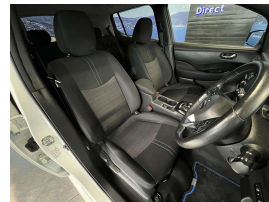

Wholesale Cars Direct

2018 Nissan Leaf X10 40kwh Mandaikinen - English Dash &

Vehicle	Odometer	Engine	Seats	Stock ID
Details	35.219 km	0 cc	5	16089

TRADE IN's

All trade ins can be facilitated here quickly and easily