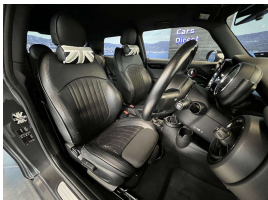

## 2016 Mini Cooper Cooper S \$22,990

**Stock ID** 16512  
**Engine** 2000 cc  
**Body** Hatchback  
**Odometer** 60,600 km  
**Interior** Leather  
**Transmission** Automatic

Welcome to Wholesale Cars Direct.  
WCD is quality, WCD is service, it is who we are.